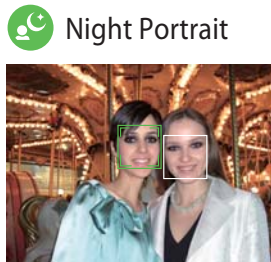

J30_表

DE

C41M33Y32
K50

C41M33Y32
K50

Slip It In Your Pocket for Great Photos Anytime, Anyplace

Silver

Black

- 12.2 Megapixels
- Fujinon 3x Zoom
- ISO 3200*
- 2.7" LCD (230,000 dots)
- Face Detection (with Auto Red-Eye Removal)
- PS (Picture Stabilization) Mode
- SR AUTO Auto Scene Recognition
- Panorama Mode
- Micro Thumbnail
- Li-ion Battery

*ISO 3200 at 3MP or lower.

19000000	受注番号
(株)電通様	得意先名
J30リーフ(英語)	品名
4C	色数
210mm x 148mm	サイズ
06/23 村中	日付・印刷場所
00/00 2	印刷部
00/00 3	印刷部
00/00 4	印刷部
DE-5	作図名
伊藤	進行名

SR AUTO Auto Scene Recognition

In SR Auto (Auto Scene Recognition) mode, the J30 intelligently recognizes 6 different scene types and optimizes the camera settings to capture beautiful pictures automatically.

C41M33Y32
K50

J30_裏

1900000000	受付番号
(株)電通様	得意先名
J30リフ(英語)	品名
4C	色数
210mm x 148mm	サイズ
06/23	村中
00/00	1
00/00	2
00/00	3
00/00	4
DE-5	作業台
伊藤	進行監

Face Detection with Automatic Red-eye Removal

Face Detection automatically detects faces, setting focus and exposure for clear, sharp faces with natural skin tones. And with Automatic Red-eye Removal, the J30 automatically checks for and corrects red eyes in detected faces during playback.

Micro Thumbnail View

Up to 100 pictures can be viewed at a time in a 10x10 array of micro thumbnails. Convenient for smooth and comfortable playback.