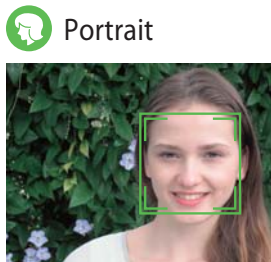

J30_表

DE

C41M33Y32
K50

C41M33Y32
K50

Slip It In Your Pocket for Great Photos Anytime, Anyplace

Silver

Black

- 12.2 Megapixels
- Fujinon 3x Zoom
- ISO 3200*
- 2.7" LCD (230,000 dots)
- Face Detection (with Auto Red-Eye Removal)
- PS (Picture Stabilization) Mode
- SR AUTO Auto Scene Recognition
- Panorama Mode
- Micro Thumbnail
- Li-ion Battery

*ISO 3200 at 3MP or lower.

19000000	受注番号
(株)電通様	得意先名
J30リーフ(英語)	品名
4C	色数
210mm x 148mm	サイズ
06/23 村中	日付・印刷場所
00/00 2	印刷部
00/00 3	印刷部
00/00 4	印刷部
DE-5	作図名
伊藤	進行名

SR AUTO Auto Scene Recognition

In SR Auto (Auto Scene Recognition) mode, the J30 intelligently recognizes 6 different scene types and optimizes the camera settings to capture beautiful pictures automatically.

C41M33Y32
K50

J30_裏

1900000000	受付番号
(株)電通様	得意先名
J30リフ(英語)	品名
4C	色数
210mm x 148mm	サイズ
06/23	村中
00/00	1
00/00	2
00/00	3
00/00	4
DE-5	作業台
伊藤	進行監

Face Detection with Automatic Red-eye Removal

Face Detection automatically detects faces, setting focus and exposure for clear, sharp faces with natural skin tones. And with Automatic Red-eye Removal, the J30 automatically checks for and corrects red eyes in detected faces during playback.