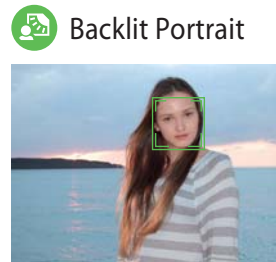

J30_表

DE

C41M33Y32
K50

C41M33Y32
K50

Slip It In Your Pocket for Great Photos Anytime, Anyplace

Silver

Black

- 12.2 Megapixels
- Fujinon 3x Zoom
- ISO 3200*
- 2.7" LCD (230,000 dots)
- Face Detection (with Auto Red-Eye Removal)
- PS (Picture Stabilization) Mode
- SR AUTO Auto Scene Recognition
- Panorama Mode
- Micro Thumbnail
- Li-ion Battery

*ISO 3200 at 3MP or lower.

19000000	受注番号
(株)電通様	得意先名
J30リーフ(英語)	品名
4C	色数
210mm x 148mm	サイズ
06/23 村中	日付・印刷場所
00/00 2	印刷部
00/00 3	印刷部
00/00 4	印刷部
DE-5	作図名
伊藤	進行名

SR AUTO Auto Scene Recognition

In SR Auto (Auto Scene Recognition) mode, the J30 intelligently recognizes 6 different scene types and optimizes the camera settings to capture beautiful pictures automatically.

C41M33Y32
K50

J30_裏

1900000000	受付番号
(株)電通様	得意先名
J30リフ(英語)	品名
4C	色数
210mm x 148mm	サイズ
06/23	村中
00/00	1
00/00	2
00/00	3
00/00	4
DE-5	作業台
伊藤	進行監

Face Detection with Automatic Red-eye Removal

Face Detection automatically detects faces, setting focus and exposure for clear, sharp faces with natural skin tones. And with Automatic Red-eye Removal, the J30 automatically checks for and corrects red eyes in detected faces during playback.

Micro Thumbnail View

Up to 100 pictures can be viewed at a time in a 10x10 array of micro thumbnails. Convenient for smooth and comfortable playback.